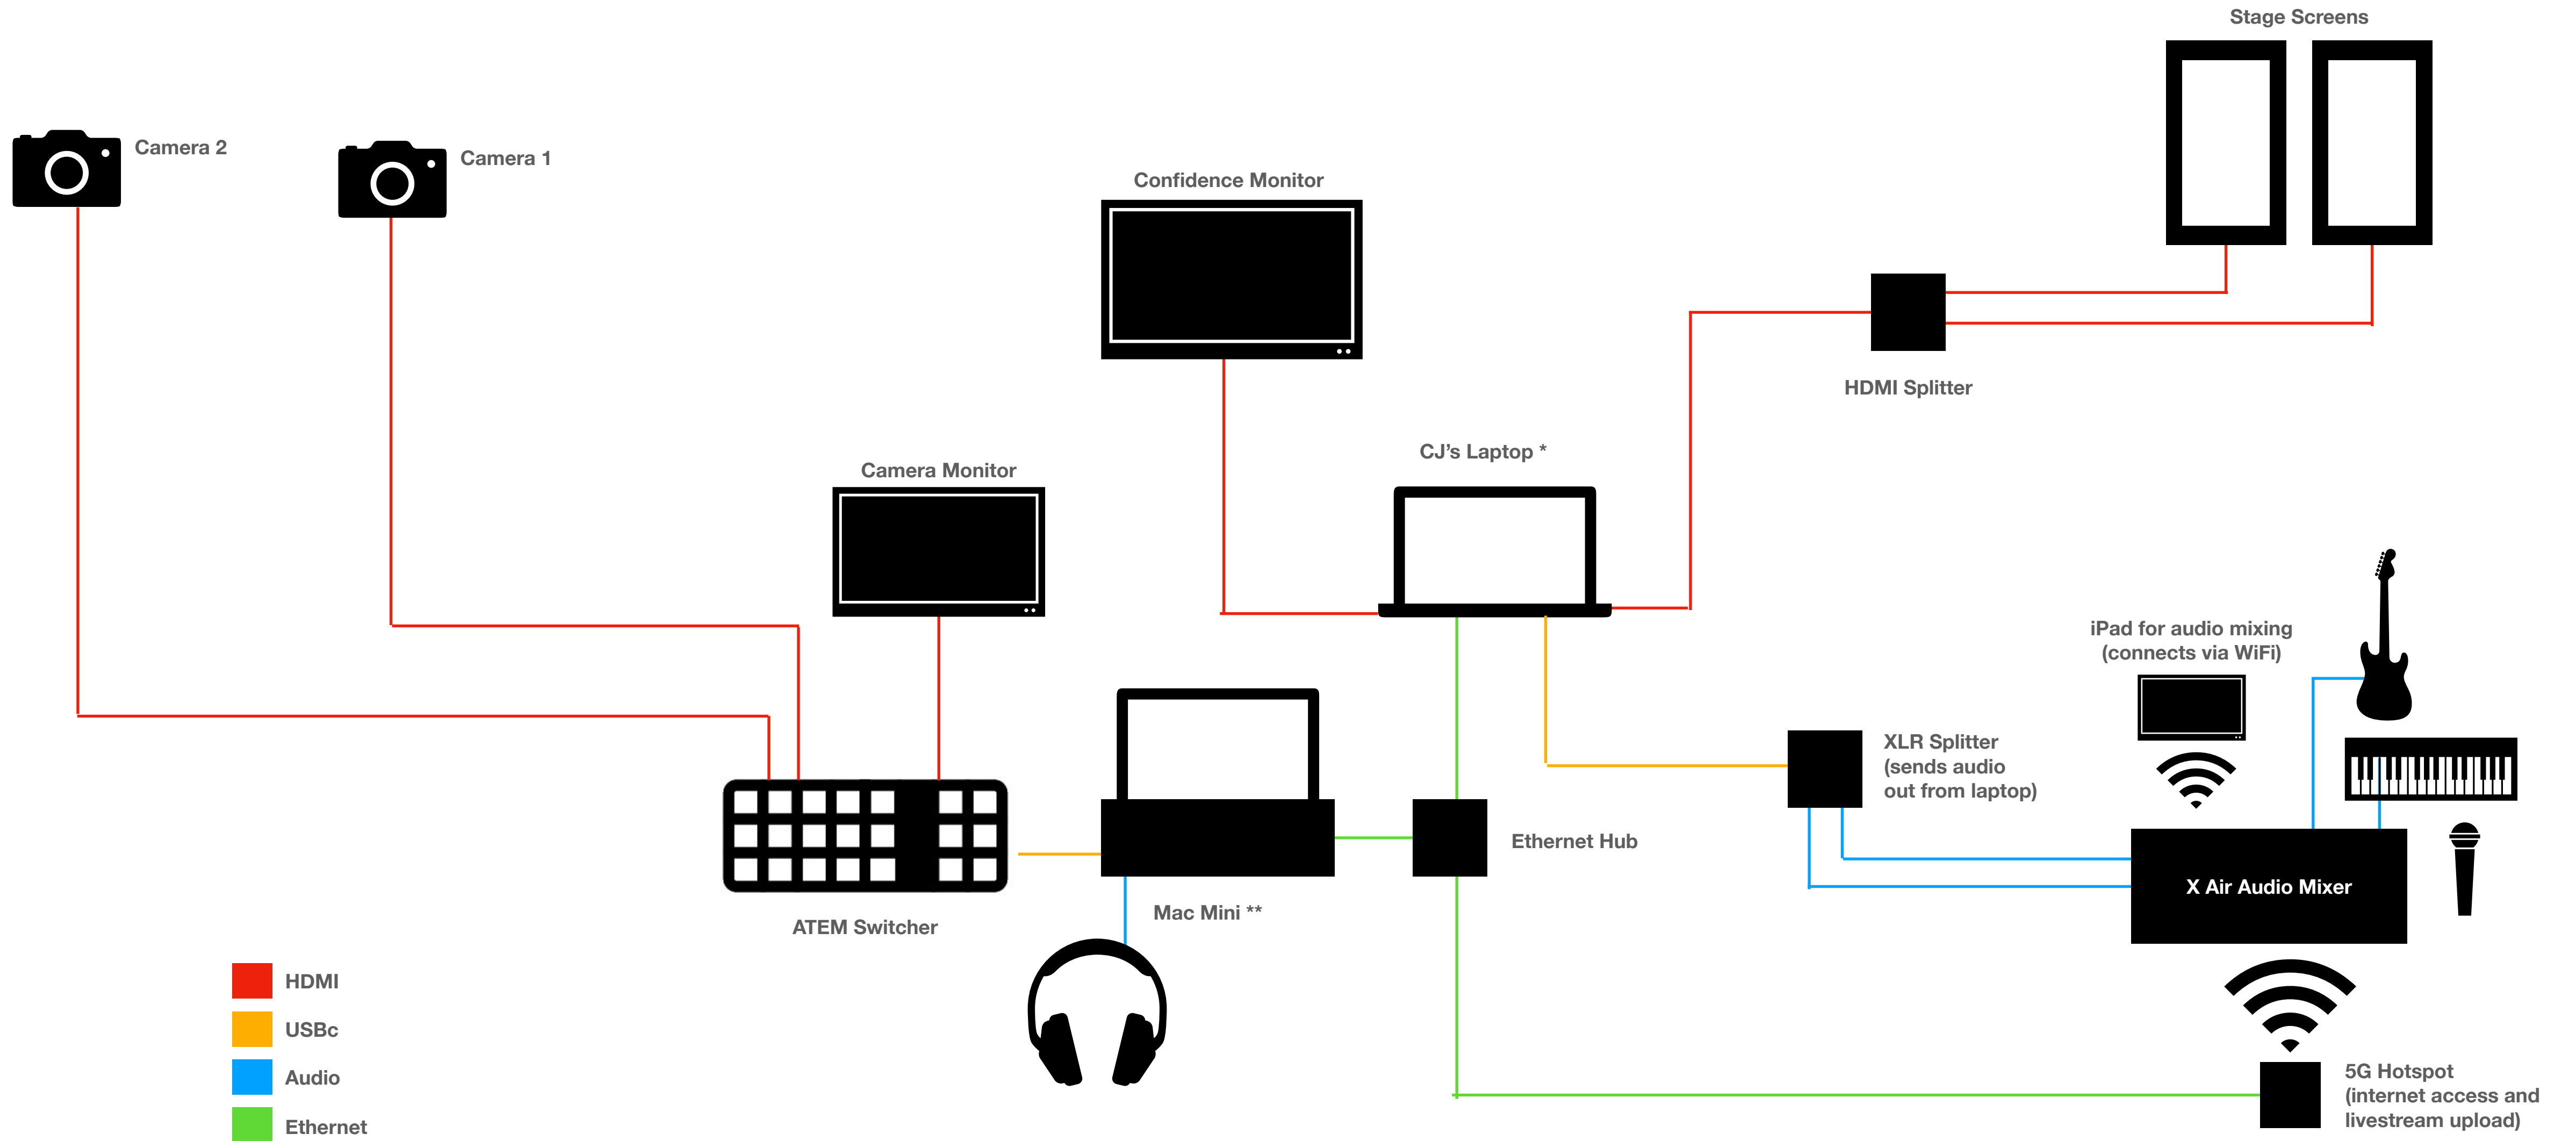

Wonder Church Livestream Configuration

Updated: 9-15-2022

* Software used: Pro Presenter, Spotify (music).

** Software used: ATEM Software Control, OBS Studio and Castr (livestream)